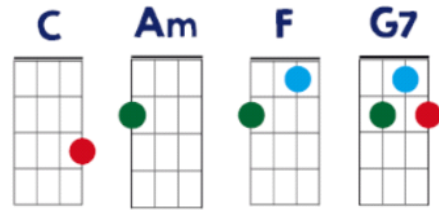

STAND BY ME by Ben E. King

C **Am**
When the night has come and the land is dark

F **G7** **C**
And the moon is the only light we'll see

C **Am**
No, I won't be afraid, no, I won't be afraid

F **G7** **C**
Just as long as you stand, stand by me

C
So darlin', darlin',

C **Am**
stand by me, oh, stand by me

F **G7**
Oh, stand, stand by me,

C
stand by me

C **Am**
If the sky that we look upon should tumble and fall

F **G7** **C**
Or the mountains should crumble to the sea

C **Am**
I won't cry, I won't cry, no I won't shed a tear

C **G7** **C**
Just as long as you stand, stand by me

C
And darlin', darlin',

C **Am**
stand by me, oh, stand by me

F **G7**
Oh, stand, stand by me,

C
stand by me

(instrumental C Am F G7 C x2)

C
And darlin', darlin',

C **Am**
stand by me, oh, stand by me

F **G7**
Oh, stand, stand by me,

C
stand by me

C
Whenever you're in trouble won't you

C **Am**
stand by me, oh, stand by me

F **G7**
Won't you stand, won't you stand,

C
stand by me

YouTube Play Along: [Stand By Me - Ukulele Play Along - Very Easy in C](#)